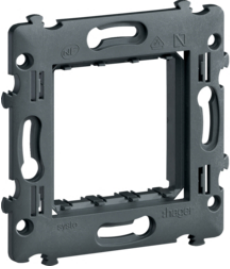

Plakalar

Description	P.U.	Cat ref.
	10	WS401
	10	WS402
	5	WS403
	1	WS404
	10	WS406
	5	WS407
	10	WS408
	5	WS409
	10	WS410
	5	WS411
	10	WS412
	5	WS413
	5	WS416

WS451

Pençeli çerçeve

Description	P.U.	Cat ref.
	10	WS451