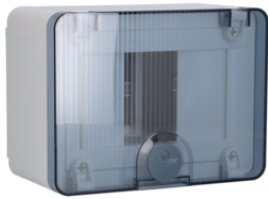

1 row, 4 modules

Description	P.U.	Cat ref.
Sm.distr, golf, surface, 4M, wh door	1	VS104PF
Sm.distr, golf, surface, 4M, transp. door	1	VS104TF