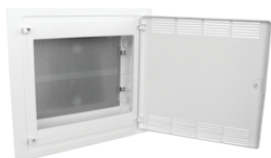

flush mounted network boxes

Description	P.U.	Cat ref.
Sm.distr, golf, flush, MM, 36M, wh door	1	VF218PZF
Sm.distr, golf, flush, MM, 54M, wh door	1	VF318PZF
Sm.distr, golf, flush, MM, 72M, wh Door	1	VF418PZF

VF218PZD

surface mounted network boxes

Description	P.U.	Cat ref.
Sm.distr, golf, surface, MM, 36M, wh door	1	VS218PZF
Sm.distr, golf, surface, MM, 54M, wh door	1	VS318PZF
Sm.distr, golf, surface, MM, 72M, wh door	1	VS418PZF

VS218PZF