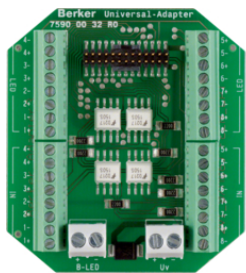

75900032

KNX adapter

Description	P.U.	Cat ref.
KNX adapter 2 x 8gan Berker TS Senso	1	75900031
Adapter for KNX and Relay TS Sensor	1	75900032