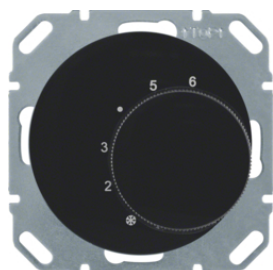

Floor thermostat with NO contact

Description	P.U.	Cat ref.
FUßBT M Z-ST, REGKNF U 2 LN R.1 SCHW	1	20342045
FUßBT M Z-ST, REGKNF U 2 LN R.1 P-W	1	20342089

20342045

Thermostat with change-over switch

Description	P.U.	Cat ref.
RTR W M Z-ST R.1 SCHW	1	20262045
RTR W M Z-ST R.1 P-W	1	20262089

20262045

Thermostat with NC contact

Description	P.U.	Cat ref.
RTR Ö M Z-ST, WIP-SCH U LN R.1 SCHW	1	20302045
RTR Ö M Z-ST, WIP-SCH U LN R.1 P-W	1	20302089

20302045

Thermostat, time controlled, with NO contact

Description	P.U.	Cat ref.
RTR ZGS M Z-ST R.1 SCHW	1	20452045
RTR ZGS M Z-ST R.1 P-W	1	20452089

20452045