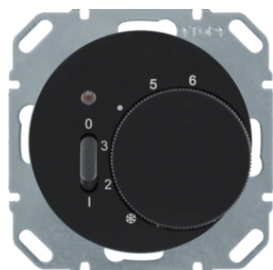

Floor thermostat with NO contact

Description	P.U.	Cat ref.
FUßBT M Z-ST, REGKNF U 2 LN R.1 SCHW	1	20342045
FUßBT M Z-ST, REGKNF U 2 LN R.1 P-W	1	20342089

20342045

Thermostat with change-over switch

Description	P.U.	Cat ref.
RTR W M Z-ST R.1 SCHW	1	20262045
RTR W M Z-ST R.1 P-W	1	20262089

20262045

Thermostat with NC contact

Description	P.U.	Cat ref.
RTR Ö M Z-ST, WIP-SCH U LN R.1 SCHW	1	20302045
RTR Ö M Z-ST, WIP-SCH U LN R.1 P-W	1	20302089

20302045

Thermostat, time controlled, with NO contact

Description	P.U.	Cat ref.
RTR ZGS M Z-ST R.1 SCHW	1	20452045
RTR ZGS M Z-ST R.1 P-W	1	20452089

20452045